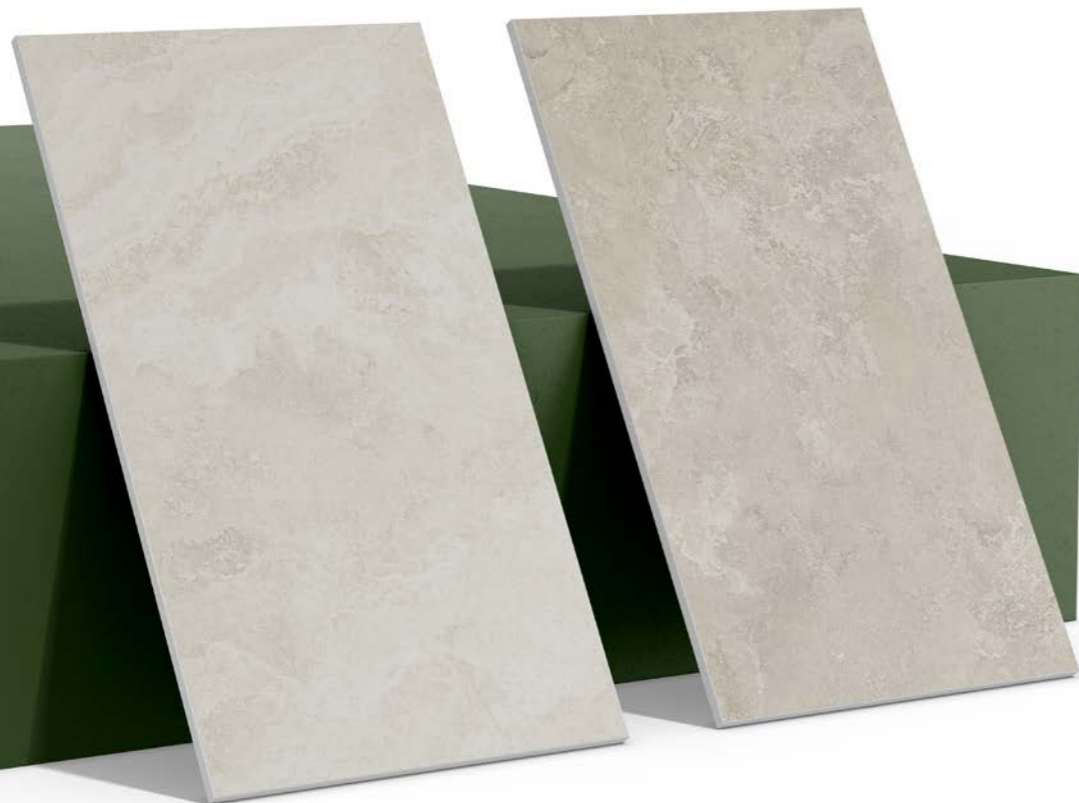

ПАЛЛЕТА
M²
51.84

КГ
1136

ШТ
36

CERAMIC TILES HAVE A VARIETY OF
SHADES, TEXTURES AND PATTERNS
WHICH ALLOWS YOU TO CREATE
IN THE INTERIOR.

CERDOMUS

ITALY

ANTIQUÉ IVORY MATT
20x120

ANTIQUÉ DECOR IVORY MATT
60x60