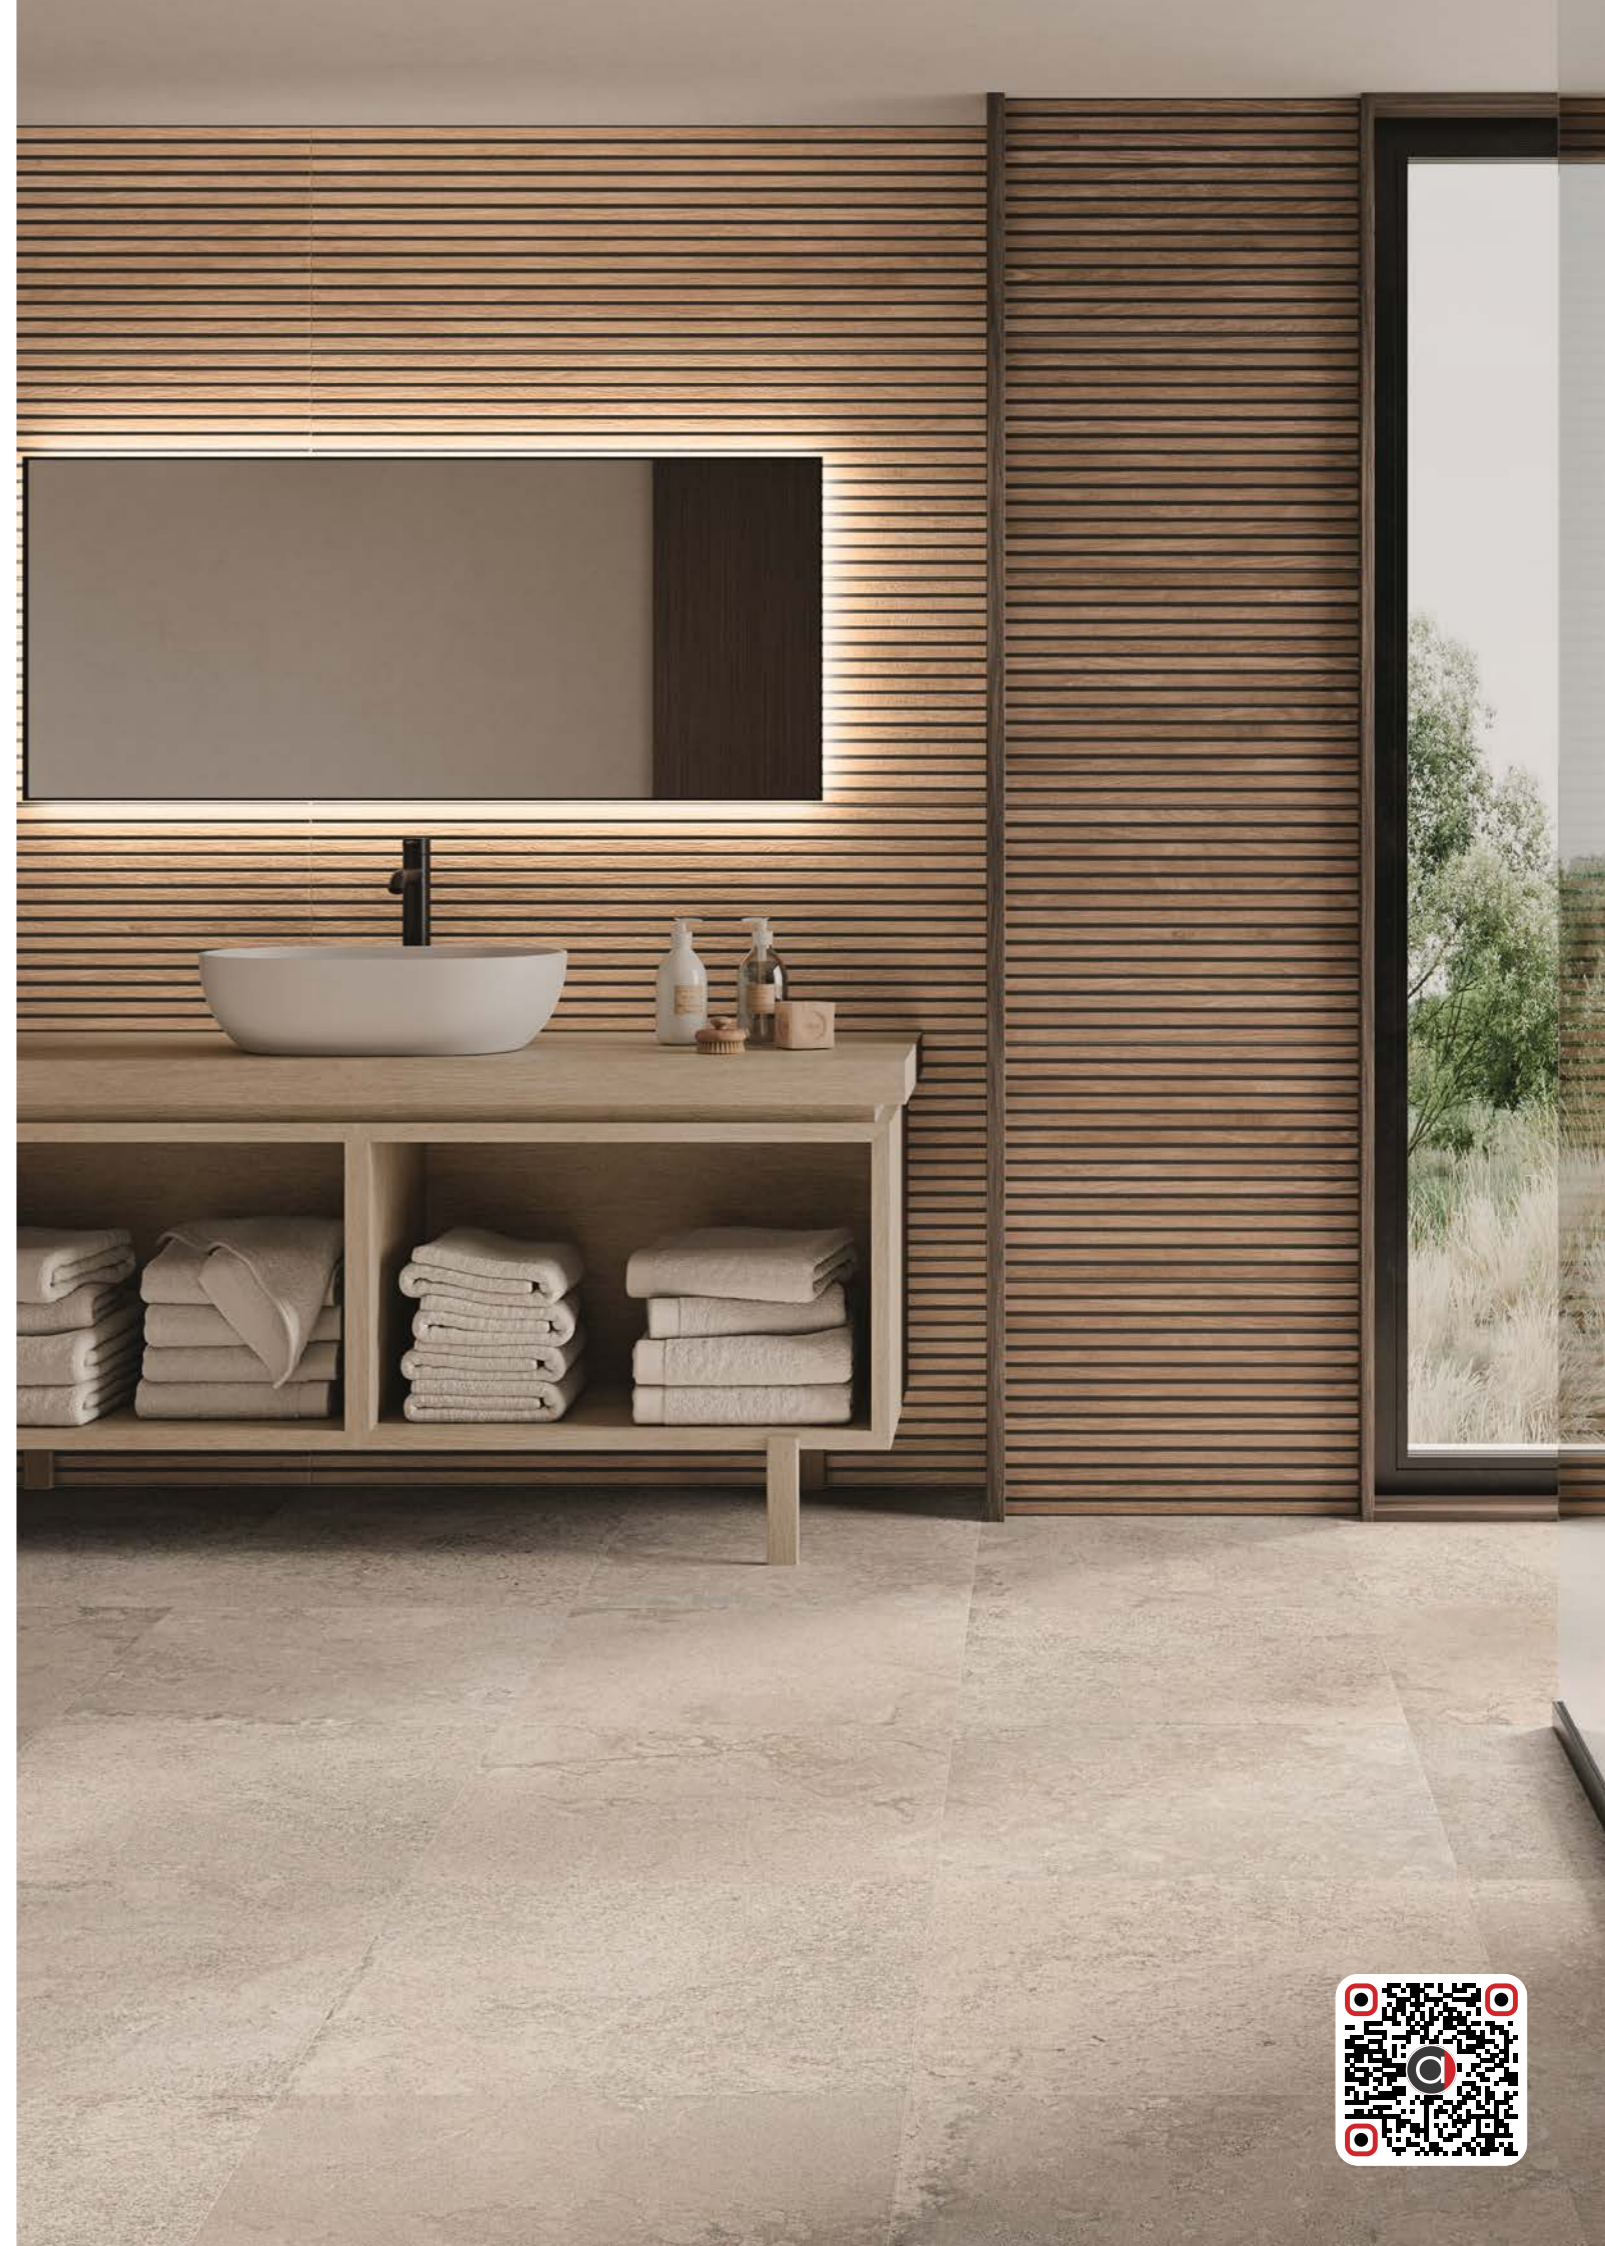

40x120 

TOJA PERLA (SATIN)

40x120 

TOJA GRIS (SATIN)

40x120 

CERAMIC TILES HAVE A VARIETY OF
SHADES, TEXTURES AND PATTERNS,
WHICH ALLOWS YOU TO CREATE
IN THE INTERIOR.

LA PLATERA

SPAIN