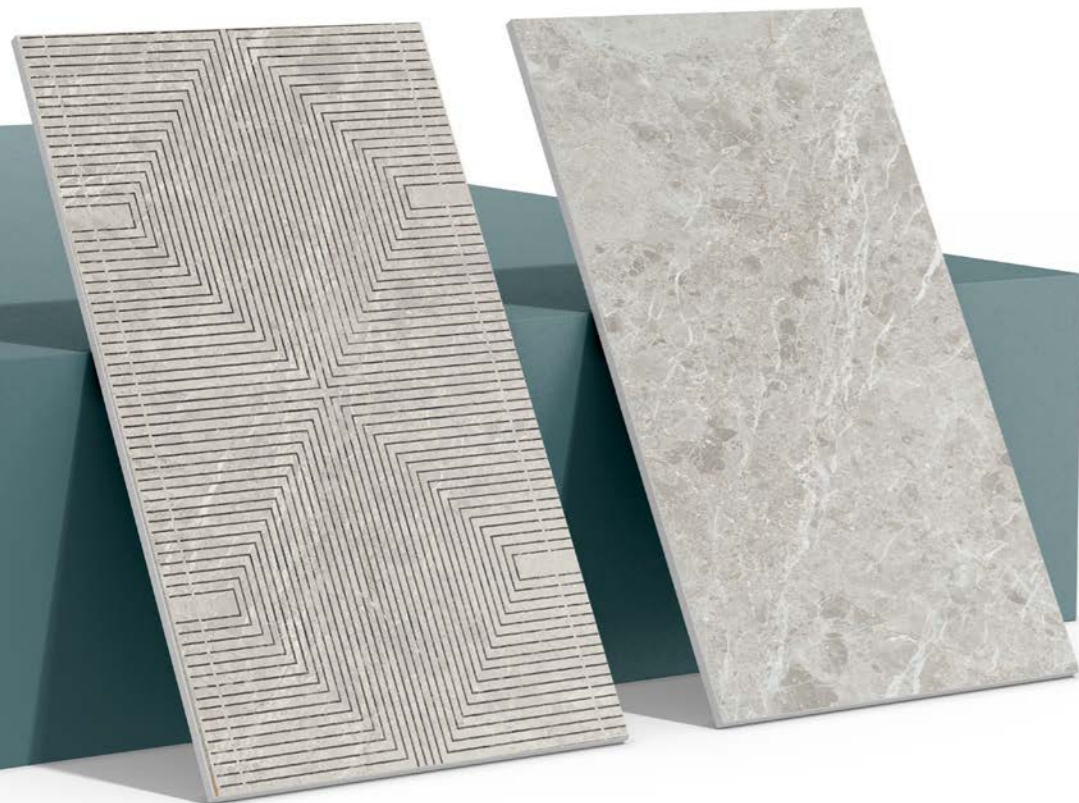

40x120 

TOJA PERLA (SATIN)

40x120 

TOJA GRIS (SATIN)

40x120 

CERAMIC TILES HAVE A VARIETY OF
SHADES, TEXTURES AND PATTERNS,
WHICH ALLOWS YOU TO CREATE
IN THE INTERIOR.

LA PLATERA

SPAIN