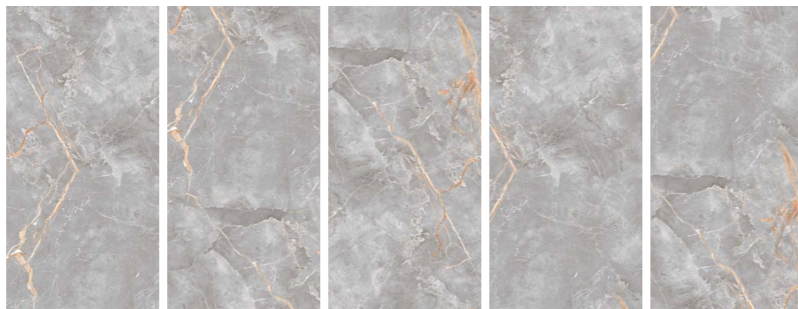

ELISON DARK POLISHED

60x60 8 80x80 6