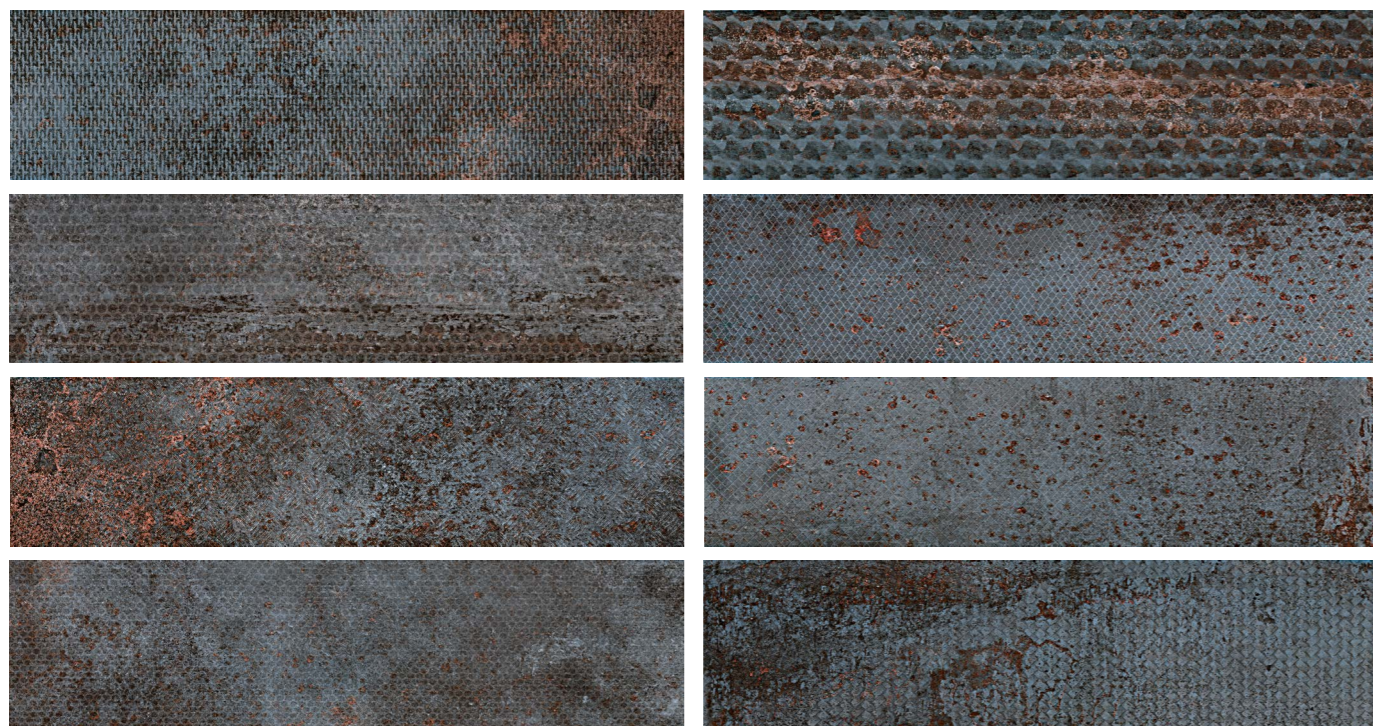

CONSTRUIRE METALLO NERO STRONG MATT

30x120 28