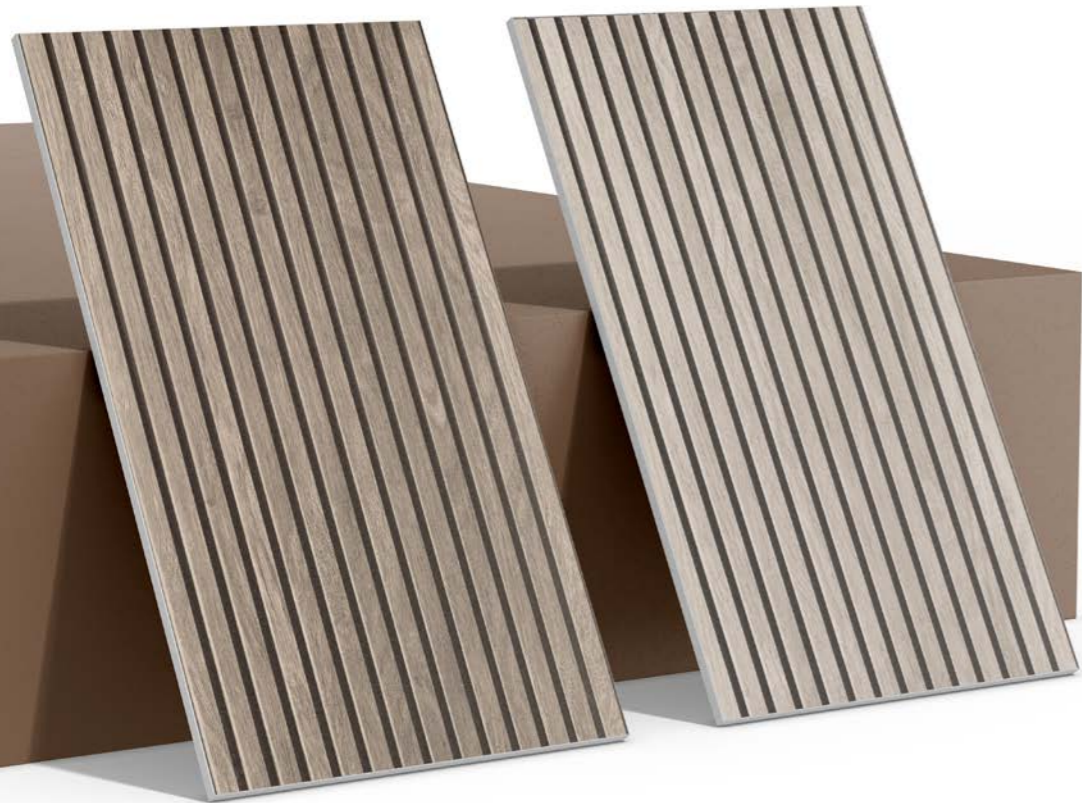

CERAMIC TILES HAVE A VARIETY OF
SHADES, TEXTURES AND PATTERNS,
WHICH ALLOWS YOU TO CREATE
IN THE INTERIOR.

EL MOLINO

SPAIN